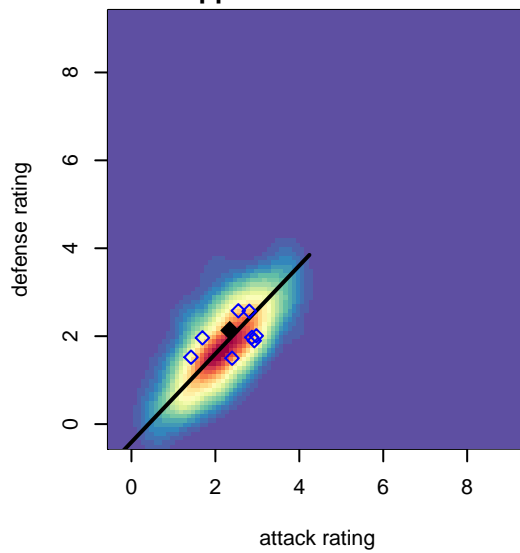

# Idaho Rush Nero B99

Idaho Rush Soccer  
 Boise, ID  
 B99 total strength=1445  
 attack=10.4 defense=8.43  
 spr league = Spr Idaho D3 U15/16 Bracket B U  
 notes= Hessing 2014

alt names used:  
 Idaho Rush Nero – Hessing  
 IDAHO RUSH NERO HESSING (ID)

Venues played:  
 2013 Spr Idaho D3 U14 Divison 1 U14  
 2014 FC Nova Fall Showcase Puma  
 2014 Spr Idaho D3 U15/16 Bracket B U16

**Idaho Rush Nero B99**  
 Dots are actual minus expected GF (blue circles) and GA (red triangles).  
 Blue line is smoothed change in attack strength. Red is smoothed change in defense strength.

**attack and defense variance (black dot)  
relative to other teams  
and top 10 in region**

**attack and defense rating  
relative to others at age  
and all opponents in last 13 months**

**attack and defense rating  
relative to others at age  
and all opponents in last 13 months**

**Performance relative to 13 month average**

**Performance relative to 13 month average**

Distribution of opponents  
 Red = Lose zone, Blue = Win zone, Green = Even  
 Black line separates win/lose zones